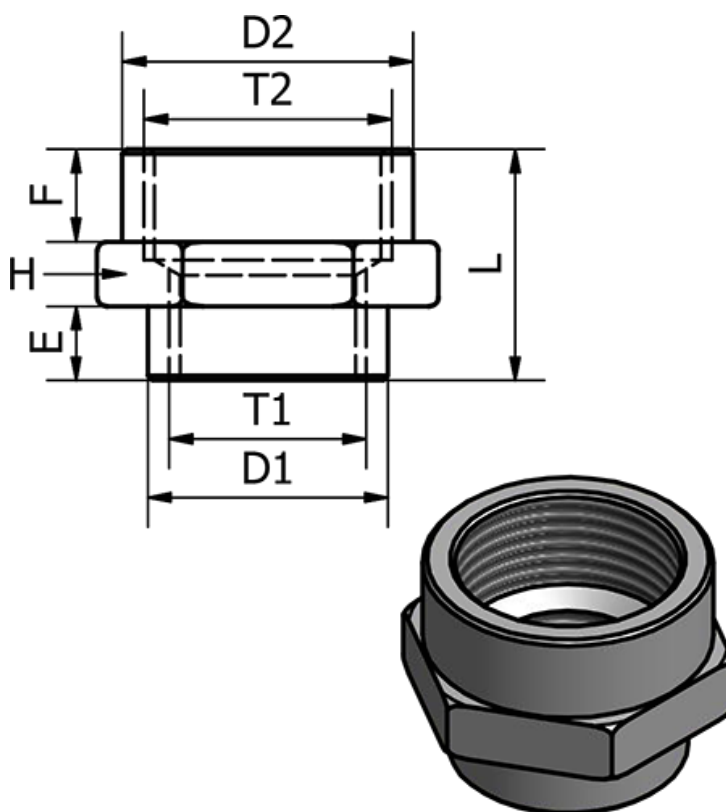

# Data Sheet

Article number: 5891126TR3812

Description: Sleeve 1126TR - 3812  
Reduction, G3/8" - G1/2"

## Measures

D1 = 21.5

D2 = 26.5

E = 8.0

F = 9.0

H = 27

L = 24.0

T = 3/8"

T2 = 1/2"